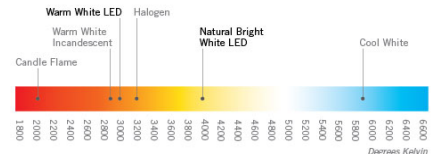

## MTT™ DCC LED Lighting Scenery Control System

LED Control Board  
16 LED "chips" (1)

MSRP	Total
\$ 49.00	\$ 49.00
\$ 1.00	\$ 16.00
<b>\$ 65.00</b>	

*More control, more options at a lower cost!*

All LED's can be individually configured for brightness and FX including, blink, random, marquee, flashers and TV.

LED "chips" are available in 4 Colors (Candle, White, Bright White, Florescent)